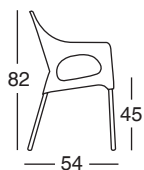

*Recyclable technopolymer seat and backrest.
Anodised aluminium legs, diameter 25 mm.
On demand dogs for linking in polypropylene are available
to compose tip up chair rows.
For indoor/outdoor use.*

COLORI E CODICI ARTICOLO COLOURS AND PRODUCT REFERENCES

Imballo Packing	4 pezzi 4 pieces
Peso unitario Unit weight	Kg 3,700
Misure imballo Packing sizes	75,5x60x106 cm

Conforme EN 15373: 2007
Compliant with EN 15373: 2007

S•CAB

Made in Italy — s-cab.it

SEDE/HEADQUARTERS
Via G. Monauni, 32/12
25030 Coccaglio (BS) Italy